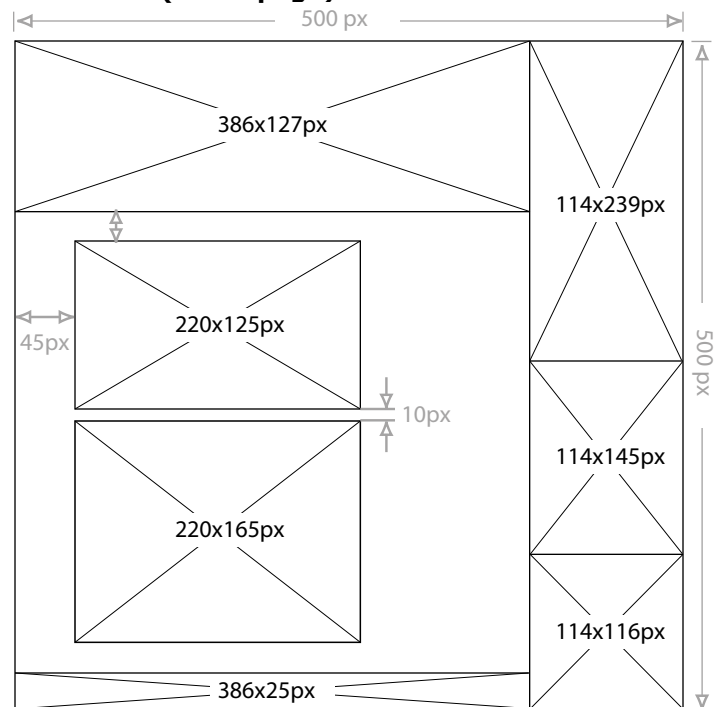

CSS boxes (home page)