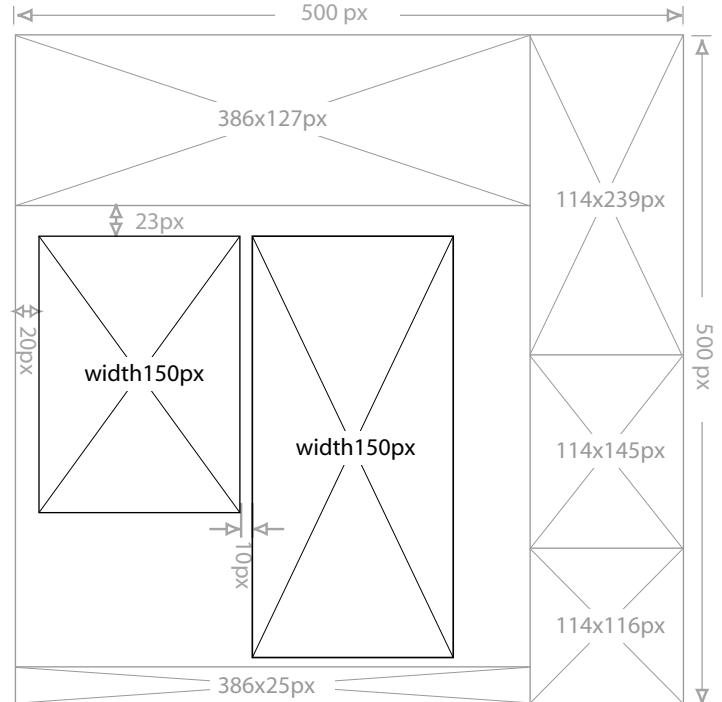

CSS boxes (red page)